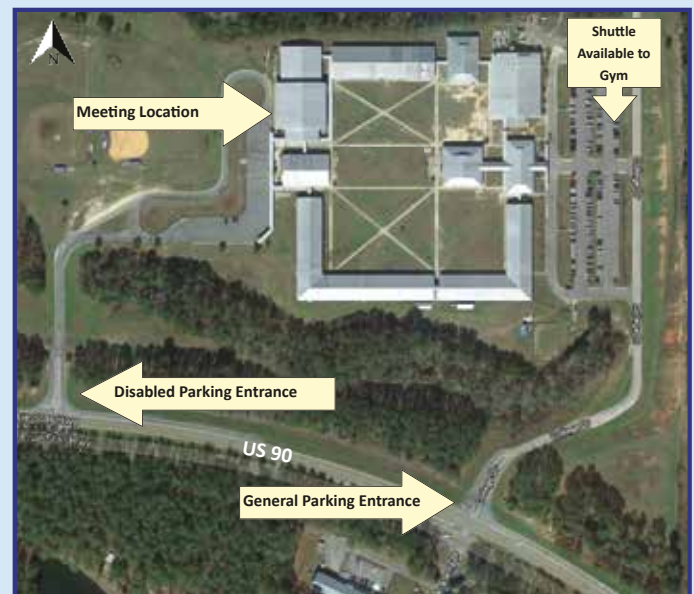

Where:

Gadsden County High School
Gymnasium

27001 Blue Star Highway
– Havana (Midway area)

When:

Saturday, April 27

Doors Open:
8:30 AM - 10:00 AM

Meeting Starts:
10:00 AM

Parking Map: