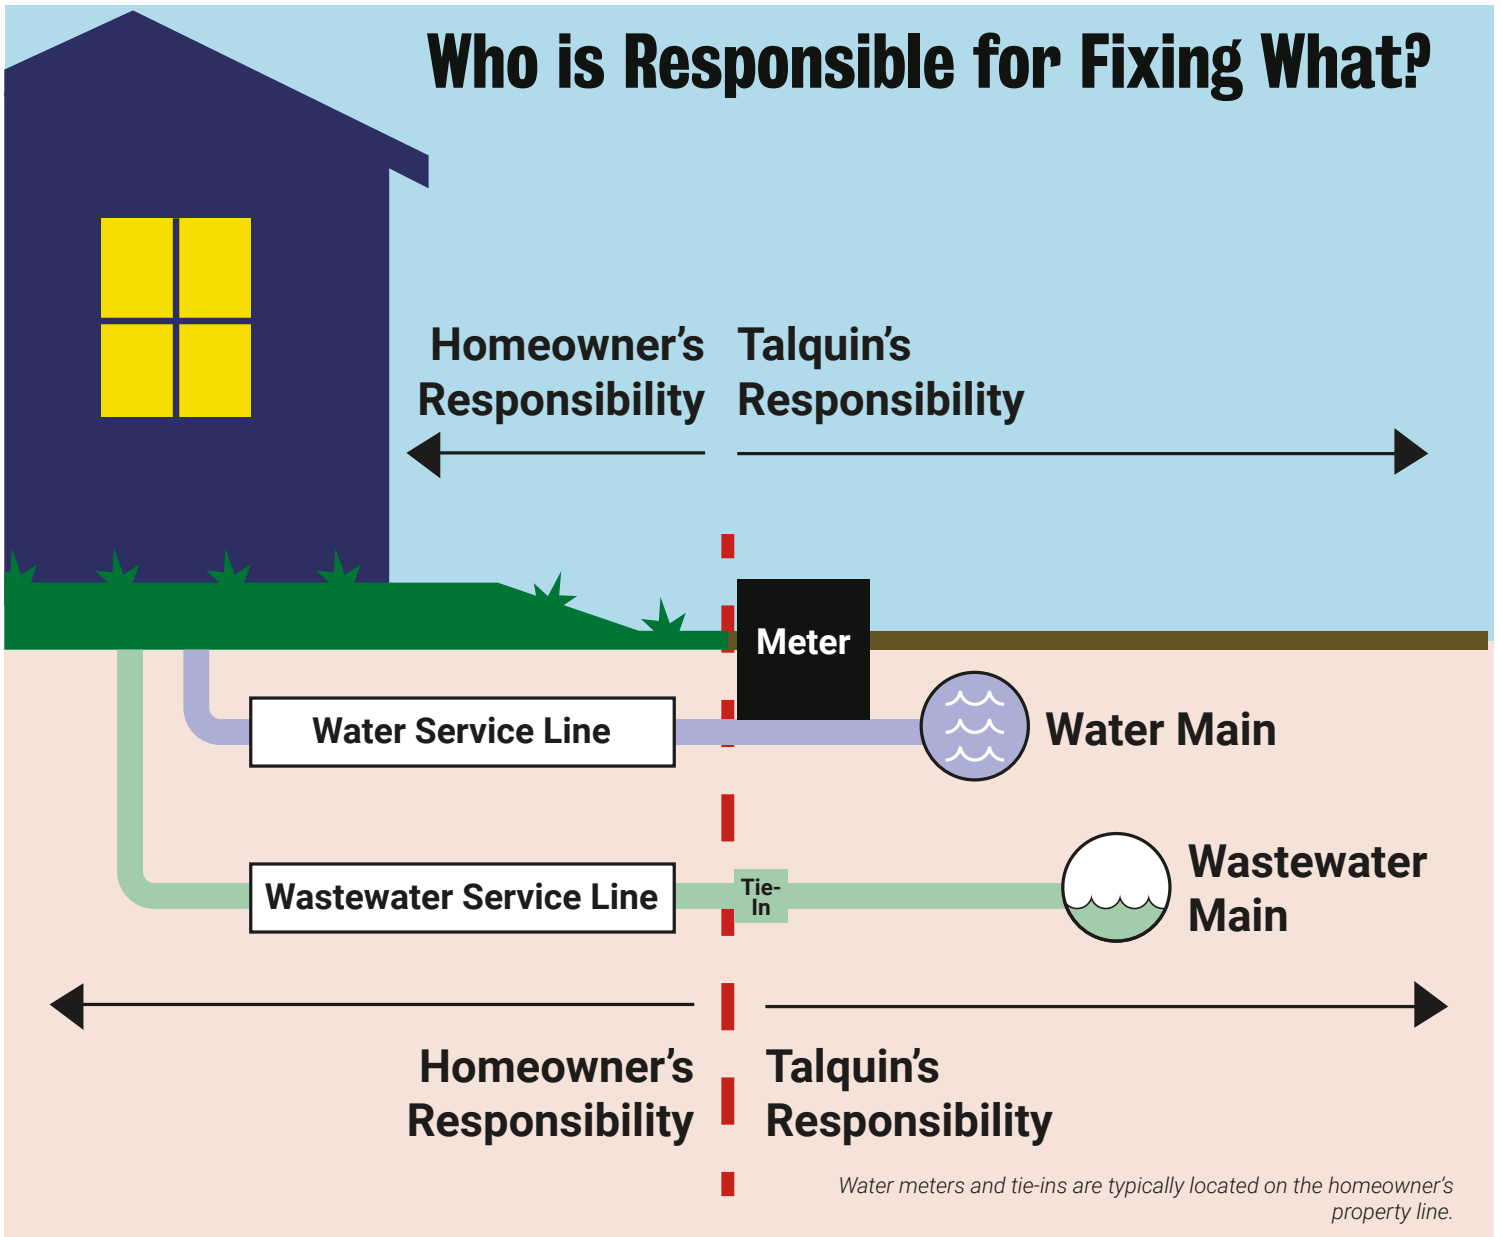

Who is Responsible for Fixing What?

April is National Safe Digging Month

Pictured above: Water lines and water meter boxes that were "uprooted" when trees came down during Hurricane Michael

In April, many people plant trees in honor of National Arbor Day and/or Earth Day. What you may not know is that April is also National Safe Digging Month. So before you start digging, be sure to call 8-1-1 and schedule a utility locate for underground lines. Digging without knowing the approximate location of underground utilities can result in damages to water, wastewater, gas, electric, and communications lines. Calling 8-1-1 first can save you from service disruptions, property damage, serious injuries, and costly repairs. Whether you are planning to do the job yourself or are hiring a professional, smart digging means calling 8-1-1 or visiting www.sunshine811.com before each job.